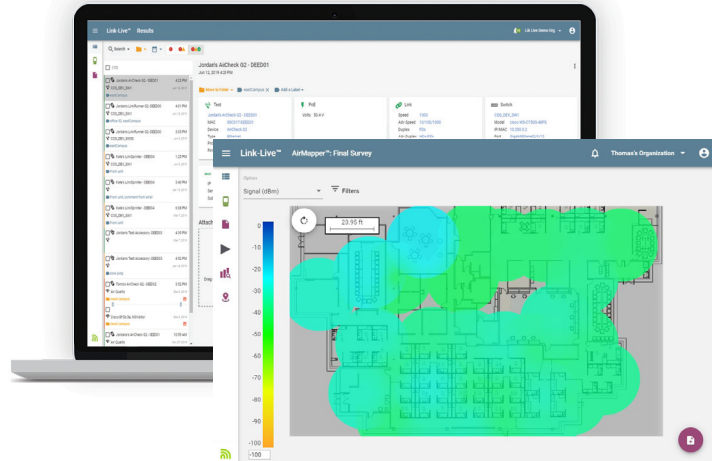

### Key Features

- Enables seamless collaboration between site personnel and remote experts
- Generate Wi-Fi site surveys using the AirMapper™ Site Survey App on EtherScope™ nXG
- Reduces results management overhead for multiple testers and users
- Simplifies report generation for network deployment documentation
- For asset management, ability to associate serial numbers of installed devices, and/or cable/wall jack label to specific tests

### Overview

Serving as a centralized test results, analysis and tester management system, the free Link-Live™ Cloud Service transforms team workflows with the ability to quickly and easily log, document, and report test activity from all NetAlly hand-held network testers and analyzers. Once the instrument is connected to the Link-Live Cloud service, your test results are automatically uploaded to the dashboard for project management, analysis, collaboration and reporting. You have the option of uploading additional files, screenshots, images, profiles, packet captures, location information, and comments anytime. Also, certain NetAlly instruments with AllyCare Support can receive firmware updates “over the network” from Link-Live as they become available.