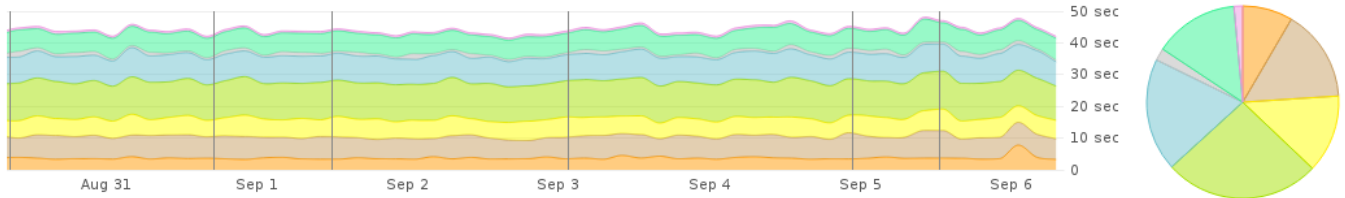

Appliance: ma01-us-nh   Web Server URL: https://na2.salesforce.com
Group: microAppliance-Portsmouth   Reference Path URL: N/A
Time Range: August 30, 2013 08:11 - September 06, 2013 08:12

Milestone Breakdown

■ Milestone 1 Login Page
■ Milestone 2 Logging In
■ Milestone 3 Searching for AppNeta
■ Milestone 4 Open Opportunity
■ Milestone 5 Editing Opportunity
■ Milestone 6 Saving Opportunity
■ Milestone 7 Returning Home
■ Milestone 8 Logging Out

	Min	Average	Max	%
Milestone 1: Login Page	3.3 sec	3.7 sec	7.8 sec	8.45%
Milestone 2: Logging In	5.5 sec	6.8 sec	8.7 sec	15.52%
Milestone 3: Searching for AppNeta	4.9 sec	5.8 sec	6.8 sec	13.09%
Milestone 4: Open Opportunity	10.8 sec	11.5 sec	12.5 sec	26.19%
Milestone 5: Editing Opportunity	7.7 sec	8.4 sec	9.2 sec	18.98%
Milestone 6: Saving Opportunity	514.06 ms	911.34 ms	1.8 sec	2.07%
Milestone 7: Returning Home	5.9 sec	6.3 sec	7.6 sec	14.22%
Milestone 8: Logging Out	580.75 ms	649.45 ms	857.70 ms	1.47%
Total Time	41.5 sec	44.1 sec	48.1 sec