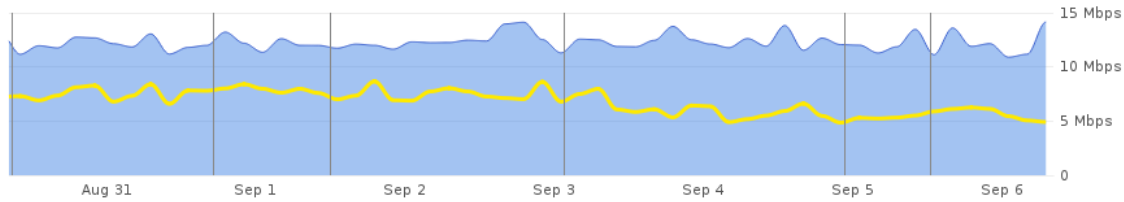

Appliance: ma01-us-nh   Web Server URL: https://na2.salesforce.com
Group: microAppliance-Portsmouth   Reference Path URL: N/A
Time Range: August 30, 2013 08:11 - September 06, 2013 08:12

HTTP Throughput

— HTTP Throughput   ■ Total Capacity

	Latest	Min	Average	Max
Total Capacity	14.14 Mbps	10.90 Mbps	12.26 Mbps	14.14 Mbps
HTTP Throughput	4.92 Mbps	4.85 Mbps	6.76 Mbps	8.68 Mbps
HTTP Performance (Overall)	34.78%	44.54%	55.19%	61.34%
HTTP Performance (Network)	-	-	-	-
HTTP Performance (Server)	-	-	-	-