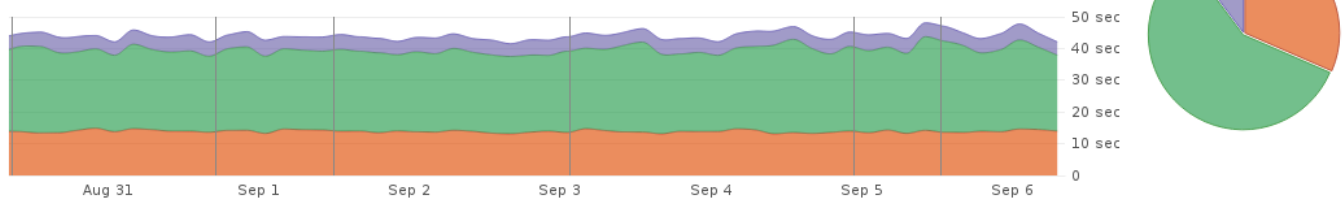

Appliance: ma01-us-nh   Web Server URL: https://na2.salesforce.com
Group: microAppliance-Portsmouth   Reference Path URL: N/A
Time Range: August 30, 2013 08:11 - September 06, 2013 08:12

Transaction Details

Latest Transaction Status: None

#	Milestone Name	Target URL	HTTP Status
✓ 1	Login Page	https://na2.salesforce.com/	Success (200)
✓ 2	Logging In	https://na2.salesforce.com/home/home.jsp	Success (200)
✓ 3	Searching for AppNeta	https://na2.salesforce.com/_ui/search/ui/UnifiedSearchResults?searchType=2&sen=a1r&sen=005&sen=006&sen=00Q&sen=001&sen=a0N&sen=500&sen=003&str=appneta-	Success (200)
✓ 4	Open Opportunity	https://na2.salesforce.com/0064000000KNcIF?srPos=0&srKp=006	Success (200)
✓ 5	Editing Opportunity	https://na2.salesforce.com/0064000000KNcIF/e?retURL=%2F0064000000KNcIF%3FsrPos%3D0%26srKp%3D006	Success (200)
✓ 6	Saving Opportunity	https://na2.salesforce.com/0064000000KNcIF/e	Success (200)
✓ 7	Returning Home	https://na2.salesforce.com/home/home.jsp	Success (200)
✓ 8	Logging Out	https://na2.salesforce.com/secure/logout.jsp	Success (200)

Performance Charts

End User Experience

■ Network
■ Server
■ Browser

	Min	Average	Max	%
Network	13.1 sec	13.9 sec	14.9 sec	31.52%
Server	23.9 sec	25.7 sec	29.5 sec	58.24%
Browser	3.8 sec	4.5 sec	5.1 sec	10.24%
Total Time	41.5 sec	44.1 sec	48.1 sec