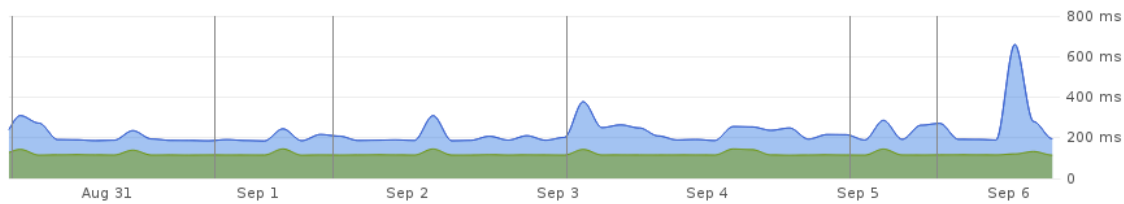

Response Time

— Response Time   ■ Server Response   ■ Network Response

	Latest	Min	Average	Max
Server Response Time	80.44 ms	69.85 ms	105.31 ms	514.43 ms
Network Response Time	114.96 ms	114.54 ms	120.04 ms	145.17 ms
Total Response Time	195.41 ms	184.39 ms	225.35 ms	659.61 ms